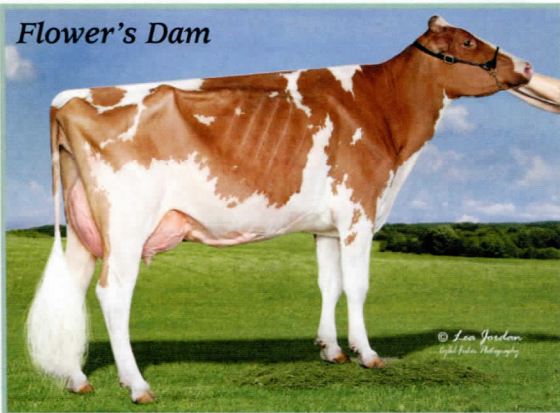

Flower's Dam

MERRILLEA MALONE ELLIE-RED (EX-91, EX-MS @ 3y)

3rd Jr. 3-Year-Old at 2018 New York State Fair Red & White Show

Malone x MERRILLEA EMMY (VG-85) by Advent who is the foundation of this incredible family! Emmy is backed by 6 generations of Excellents in the Ridgedale "E" family including the Holstein breed's first 3-generation EX-95 group!

Ellie's VG-85, 2y full sister, WALL-ST MALONE ELECTRA-RED, is a favorite at Wall Street Dairy. WALL-ST DIAMONDBACK ELVIRA, their Diamondback maternal sister who was 1st Summer Yearling at the 2018 NY State Fair Holstein Show and High Honorable Mention All-New York Summer Yearling, is co-owned with and housed at Merrillea. Al & Jo are also raising Emmy's youngest daughter, WALL-ST AWESOME ELAINE, born in June.

Wall Street Dairy LLC

The Winton & Wolcott Families and Jim Modica
3353 Wall Street, Mayville, NY 14757
908-872-2682 • www.wallstreetdairy.com
WallStreetDairy@aol.com

Follow us on Twitter @WallStreetDairy
and Facebook at Wall Street Dairy

We are proud to be among the top 200 BAA herds in the United States. Your interest in our genetics is always welcomed!

BAA: 109.7%