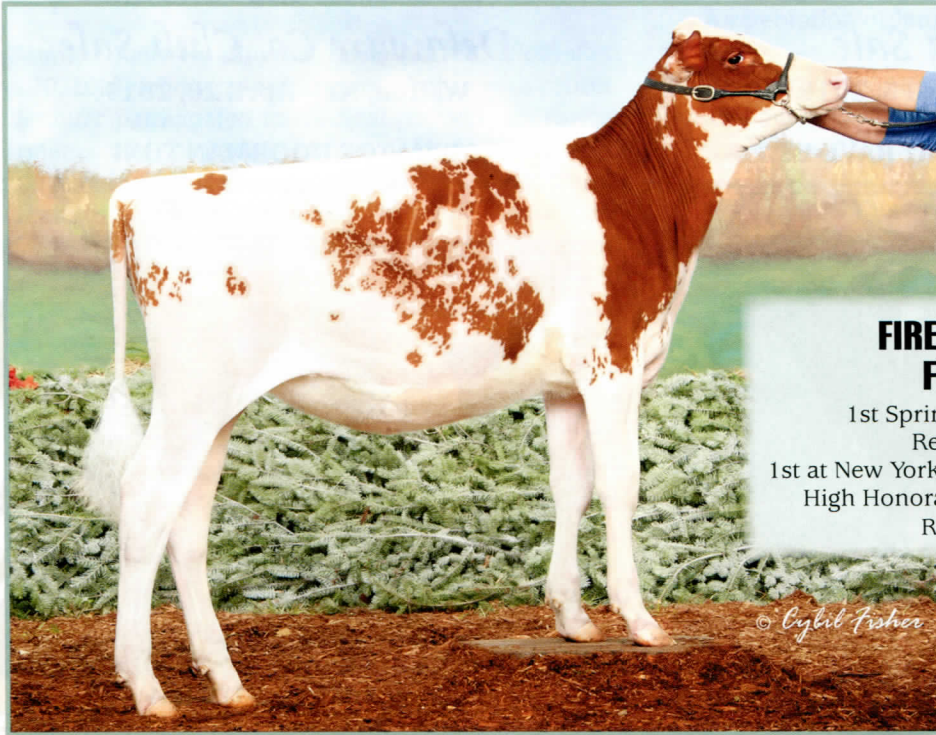

Everybody's Favorite Flower!

Unanimous All-American Red & White Spring Calf for 2018

FIREWALL ELEGANT FLOWER-RED

1st Spring Calf at International Red & White Show
1st at New York State Fair Red & White Show
High Honorable Mention All-New York Red & White Calf

Sired by Jordy-Red, Flower had an incredible year in the show ring and we are beyond thrilled with her success in 2018! The "Firewall" prefix comes from a combination of Blackfire Cattle Care & Wall Street Dairy and we would like to thank Shaun Merrill and Bret Bossard of Blackfire for the expert care they gave Flower during the show season. A special thank you also to Al & Jo Merrill of Merrillea Holsteins for the superb start in life they gave Flower.

Flower is now owned by Jason Swanson, Swanee Acres, Capron, IL. We thank Jason for his confidence in Flower and wish him the very best with her in the future.

Flower's Dam

MERRILLEA MALONE ELLIE-RED (EX-91, EX-MS @ 3y)

3rd Jr. 3-Year-Old at 2018 New York State Fair Red & White Show

Malone x MERRILLEA EMMY (VG-85) by Advent who is the foundation of this incredible family! Emmy is backed by 6 generations of Excellents in the Ridgedale "E" family including the Holstein breed's first 3-generation EX-95 group!